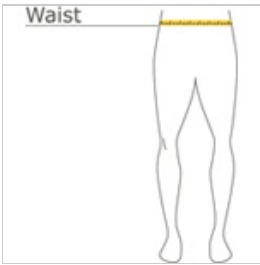

Sport-Tek® PosiCharge® Position Short with Pockets ST575

Made with closed-hole mesh for an athletic look, this short is tailored for today's athlete and has PosiCharge technology for enduring color.

- 4.4-ounce, 100% polyester with PosiCharge technology
- Removable tag for comfort and relabeling
- Elastic waistband with secured self-fabric drawcord
- Side pockets integrate into side panels with overlap notch details
- 9-inch inseam

CARE INSTRUCTIONS

Machine Wash Cold With Like Colors. Do Not Use Fabric Softener. Do Not Bleach. Tumble Dry Low. Remove Promptly. Cool Iron If Needed.

front

back

HOW TO MEASURE

WAIST

Measure around the smallest part of the natural waist.

SIZE CHART

	XS	S	M	L	XL	2XL	3XL	4XL
Waist	26-28	29-31	32-34	35-37	38-40	41-43	44-47	48-51

COLOR INFORMATION

Black
PMS BLACK C

Graphite
PMS 7540C

True Navy
PMS 533C

True Royal
PMS 7687C